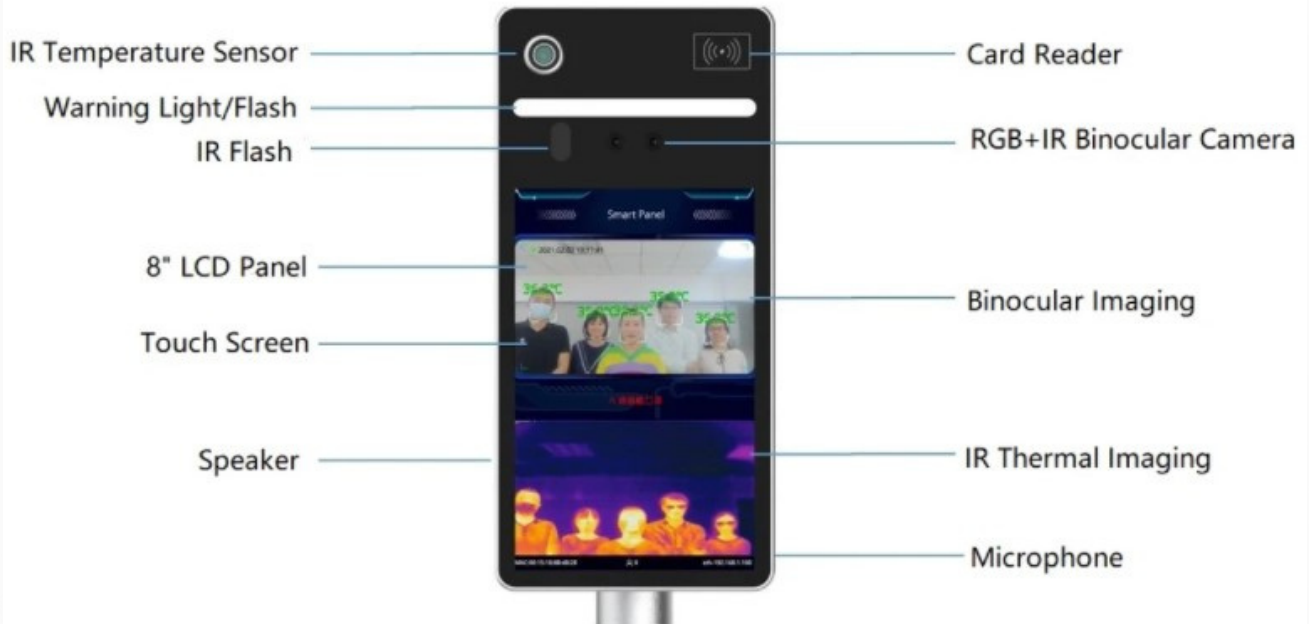

## MULTIMODAL ACCESS CONTROL

- **LINUX OS**
- **MULTI MODALITY: FACE/NFC/RFID/QR CODE**
- **8-INCHES LCD, HIGH RESOLUTION 256X192**
- **TEMPERATURE DETECTION RANGE: 0.3-2.5M**
- **TEMPERATURE ERROR RANGE:  $\pm 0.5^{\circ}\text{C}$**
- **TEMPERATURE SCREENING ON MULTIPLE TARGETS FOR UP TO 10 PEOPLE**
- **FACE VERIFICATION ACCURACY 99.9%**
- **CUSTOMIZABLE BANNER LOGO AND ON-SCREEN IMAGE PERFECTLY FOR DISPLAYING PROMOTION ADS AND NOTIFICATION**
- **SUPPORTED MULTI LANGUAGES**
- **OPEN API**